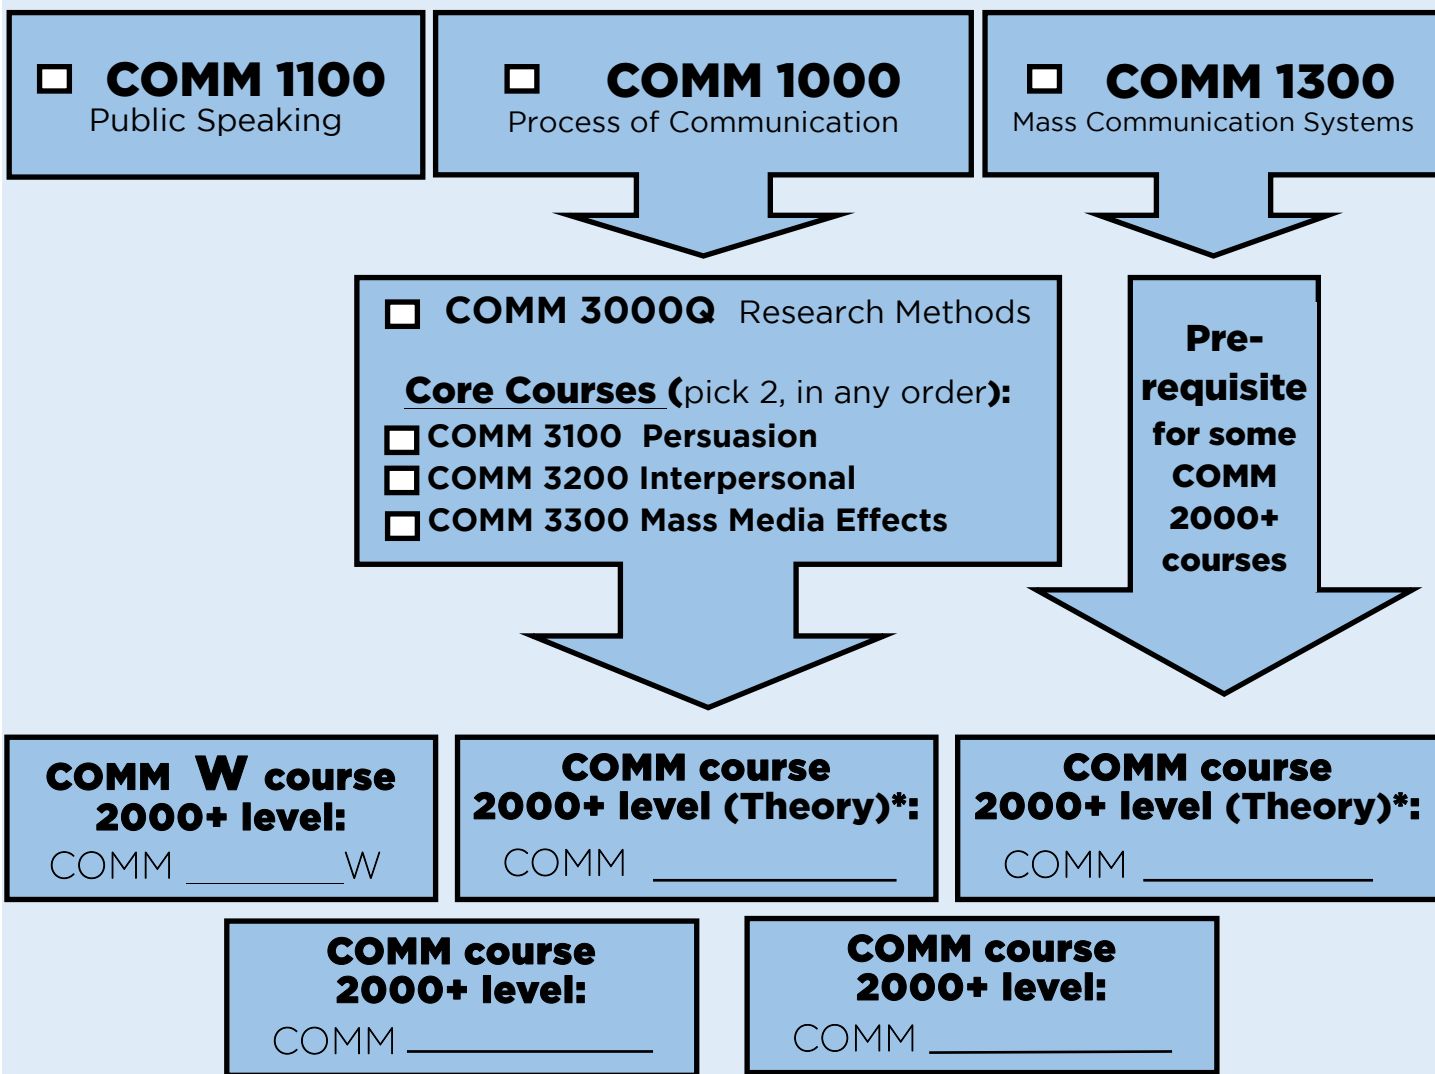

Department of Communication

2019–2020 Plan of Study

Major: Select your courses required by the COMM Plan of Study, www.comm.uconn.edu/advising. The COMM requirements at a glance are below:

* All COMM courses are Theory EXCEPT for the COMM courses SPECIFICALLY listed as “Applied” in your Catalog Year (Check your Academic Requirements Report)

Relateds: Find your Related course(s), a pre-approved list of which can be found on the COMM advising page: <https://comm.uconn.edu/advising/relateds/>

Related Course 2000+ Level: _____	Related Course 2000+ Level: _____	Related Course 2000+ Level: _____	Related Course 2000+ Level: _____
---	---	---	---